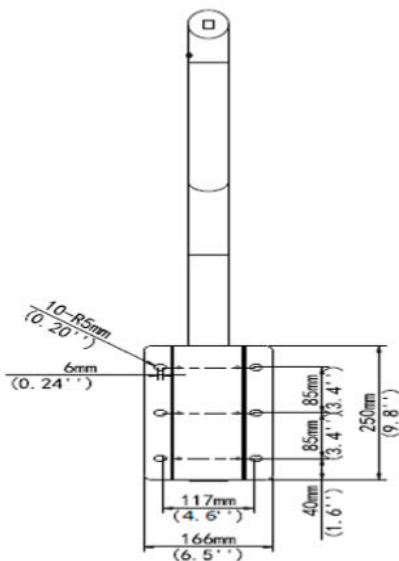

Bracket	
Dimensions	879 x 831mm
Weight	4.3kg
Material	Aluminum alloy

Used for:
INLGDO4PTZ25X; INLGDO4PTZ33X

**XLGWE45-B
 PTZ Dome
 Parapet
 Mount**

*Design and specifications are subjects to change without notice.