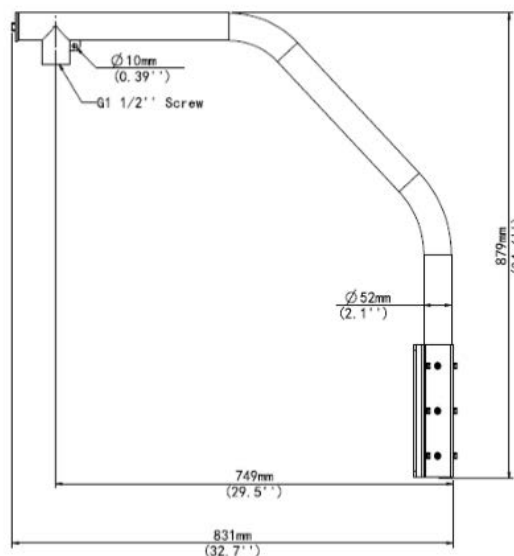

Bracket	
Dimensions	879 x 831mm
Weight	4.3kg
Material	Aluminum alloy

Used for:
INLGDO4PTZ25X; INLGDO4PTZ33X

**XLGWE45-B
 PTZ Dome
 Parapet
 Mount**

*Design and specifications are subjects to change without notice.